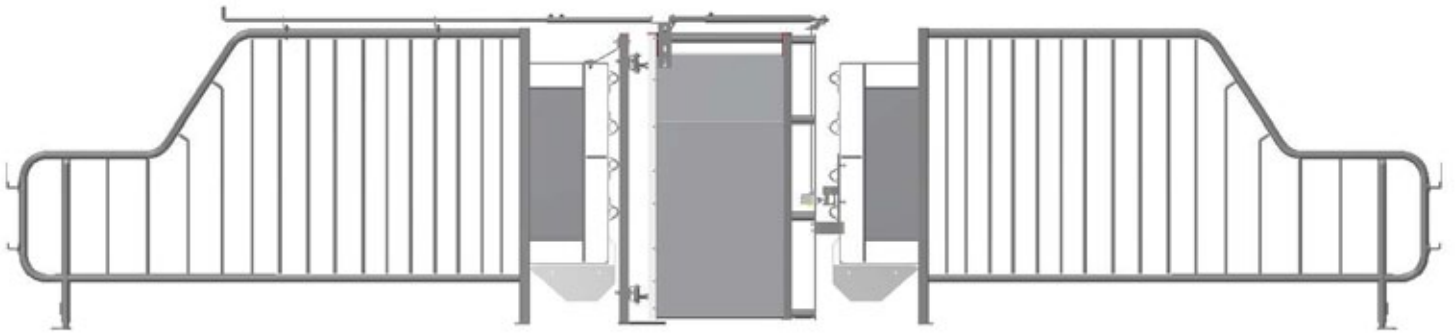

BOAR DOOR

Smart boar door with a special handle

- Operated without entering the box
- Can be adjusted on site
- Reversible
- Easy to slam

| BOAR DOOR |

With a long handle - for easier insemination process

This special boar door is designed in order to make the insemination process easier. Thanks to the long handle, the door can be open from the distance, without entering the mating box. To ensure long durability, the door can only be opened in one direction, as the lock stop is mounted (optional right or left). It makes it easier to slam the door, when the boar has passed.

Boar door H: 110 cm, for JUMB-O-FINE and LD-box
Article nr. 1910275

Good contact between a sow and a boar.

The angle bracket is a backstop for the boar door.

Subject to changes in materials and design is reserved.