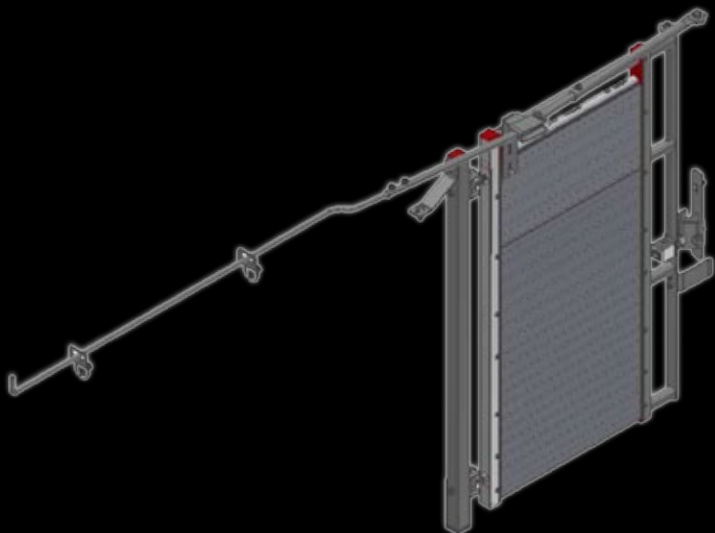

BOAR DOOR

Smart boar door with a special handle

- Operated without entering the box
- Can be adjusted on site
- Reversible
- Easy to slam

| BOAR DOOR |

With a long handle - for easier insemination process

This special boar door is designed in order to make the insemination process easier. Thanks to the long handle, the door can be open from the distance, without entering the mating box. To ensure long durability, the door can only be opened in one direction, as the lock stop is mounted (optional right or left). It makes it easier to slam the door, when the boar has passed.

Boar door H: 110 cm, for JUMB-O-FINE and LD-box
Article nr. 1910275

Good contact between a sow and a boar.

The angle bracket is a backstop for the boar door.

Subject to changes in materials and design is reserved.